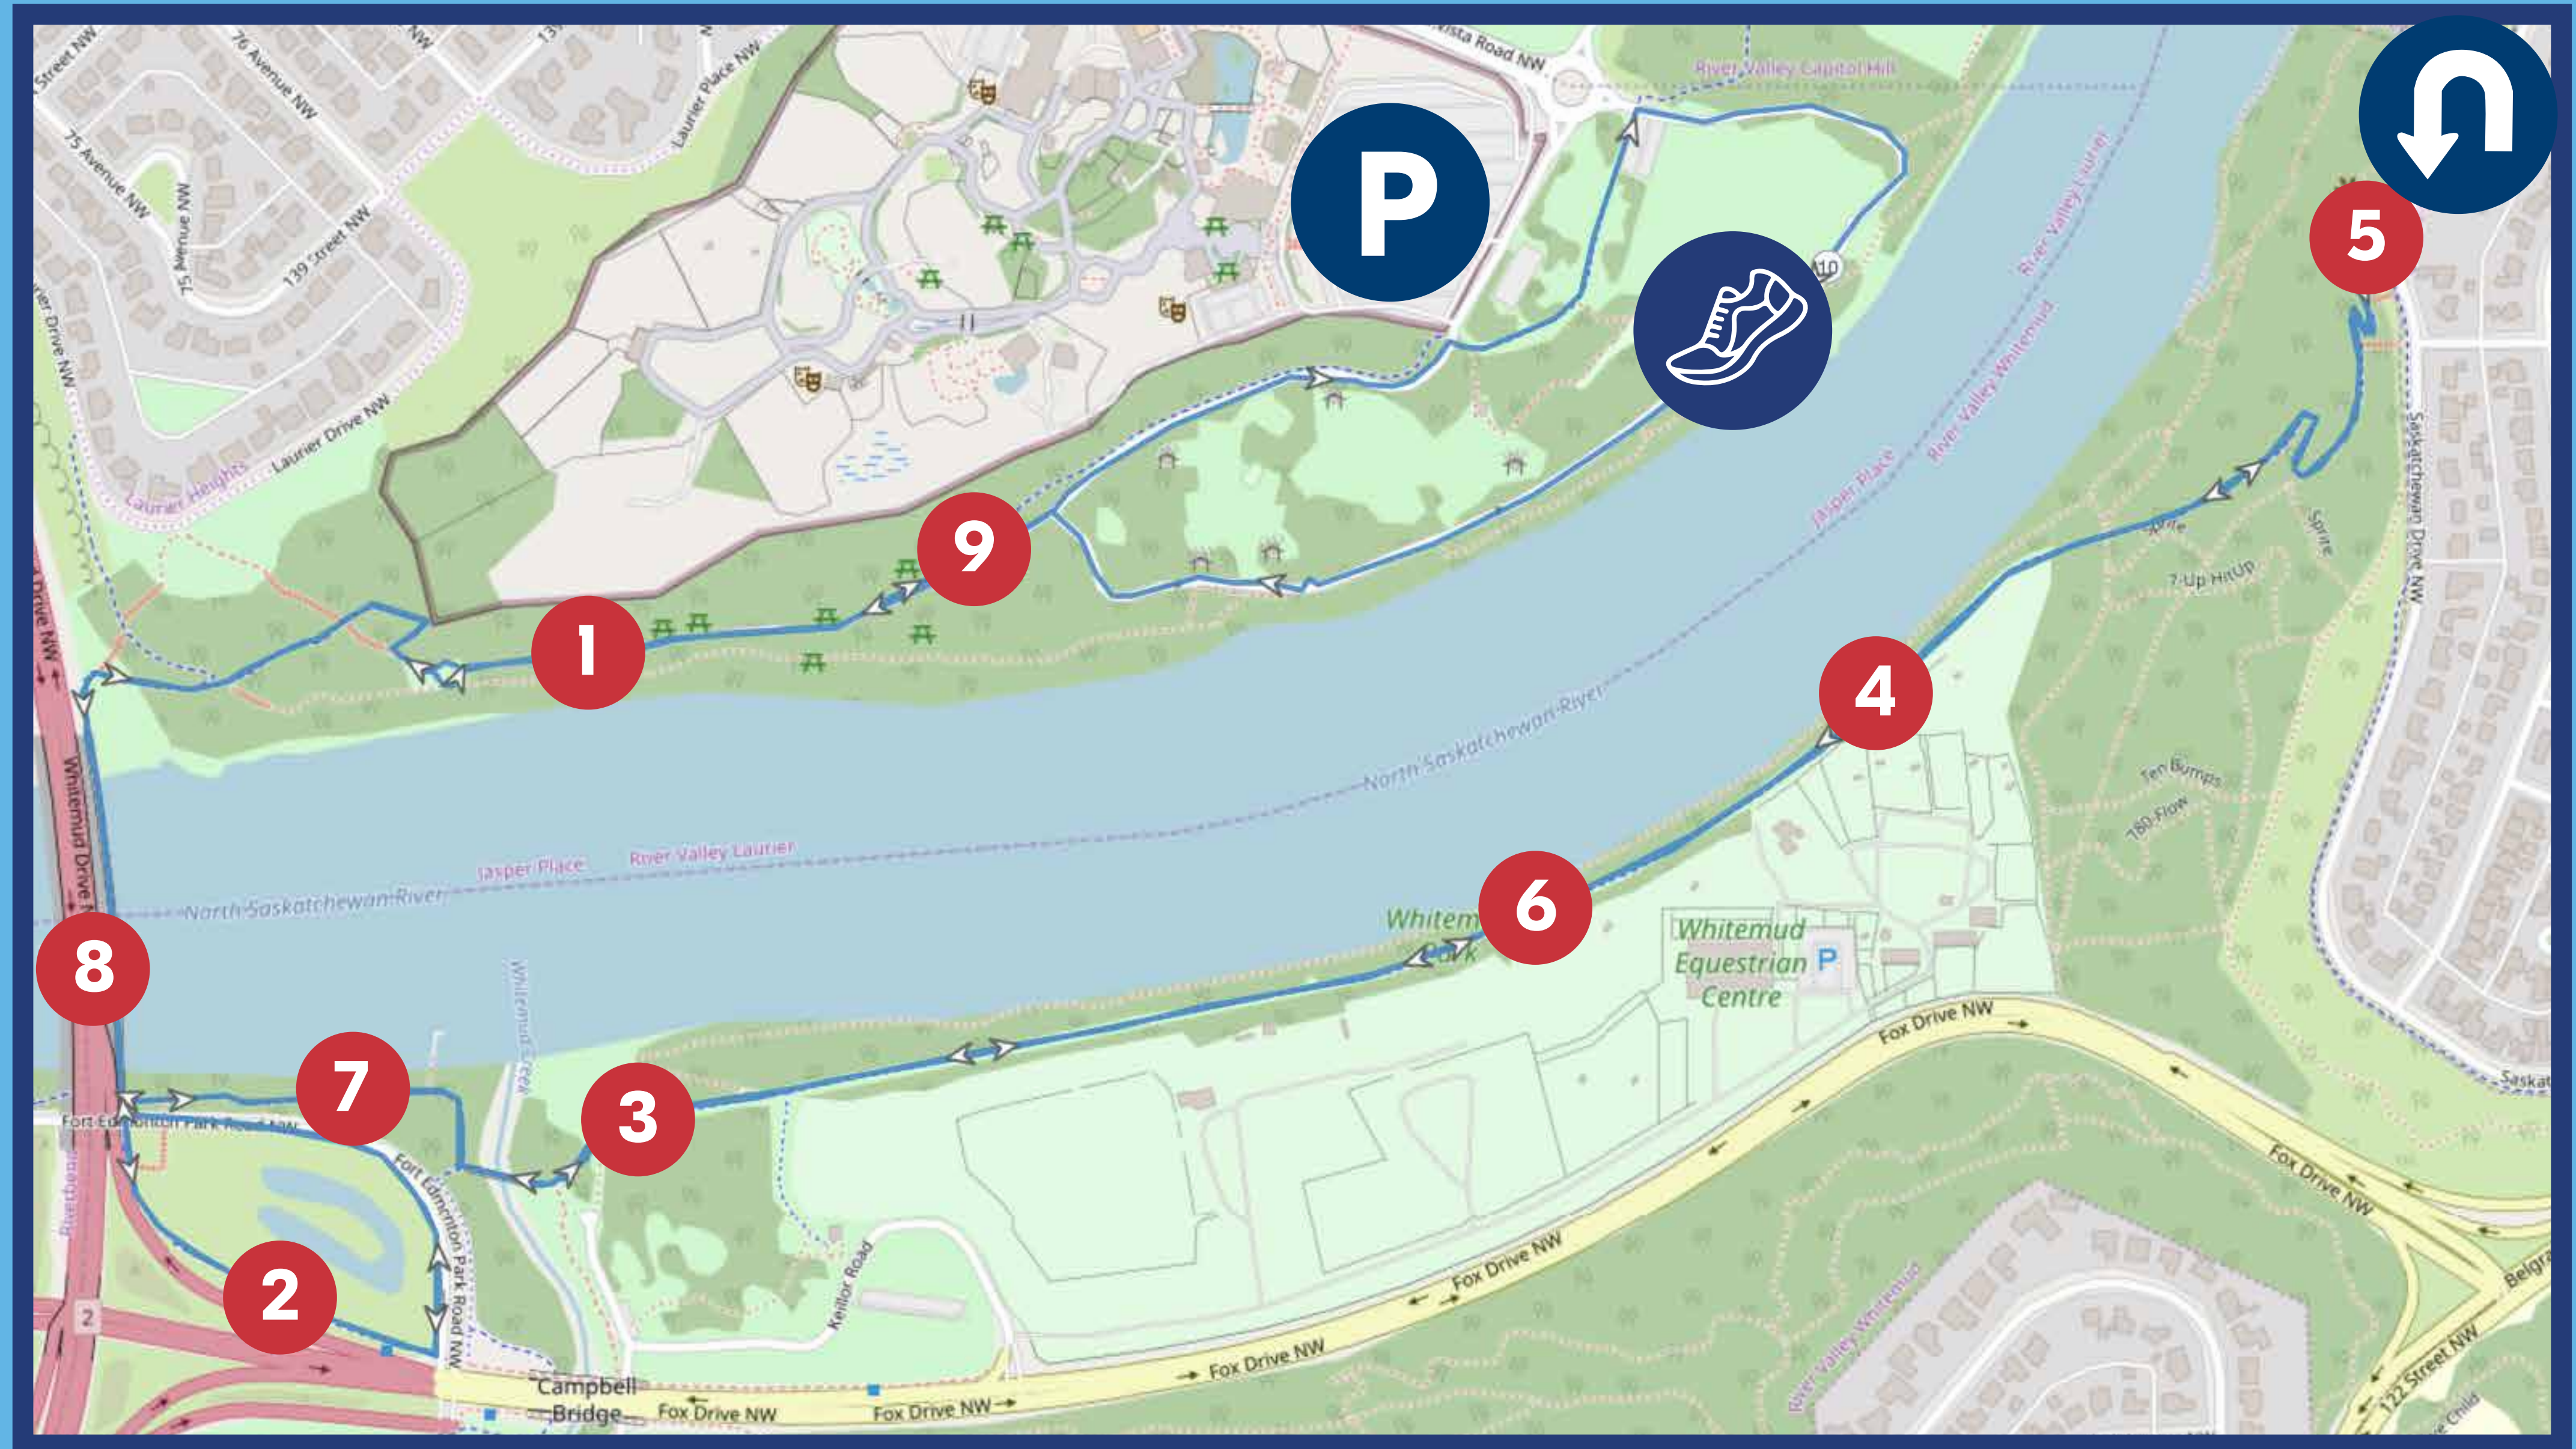

EDMONTON 10K

LEGEND

Start/Finish Line

Parking

Water

KM

Turnaround