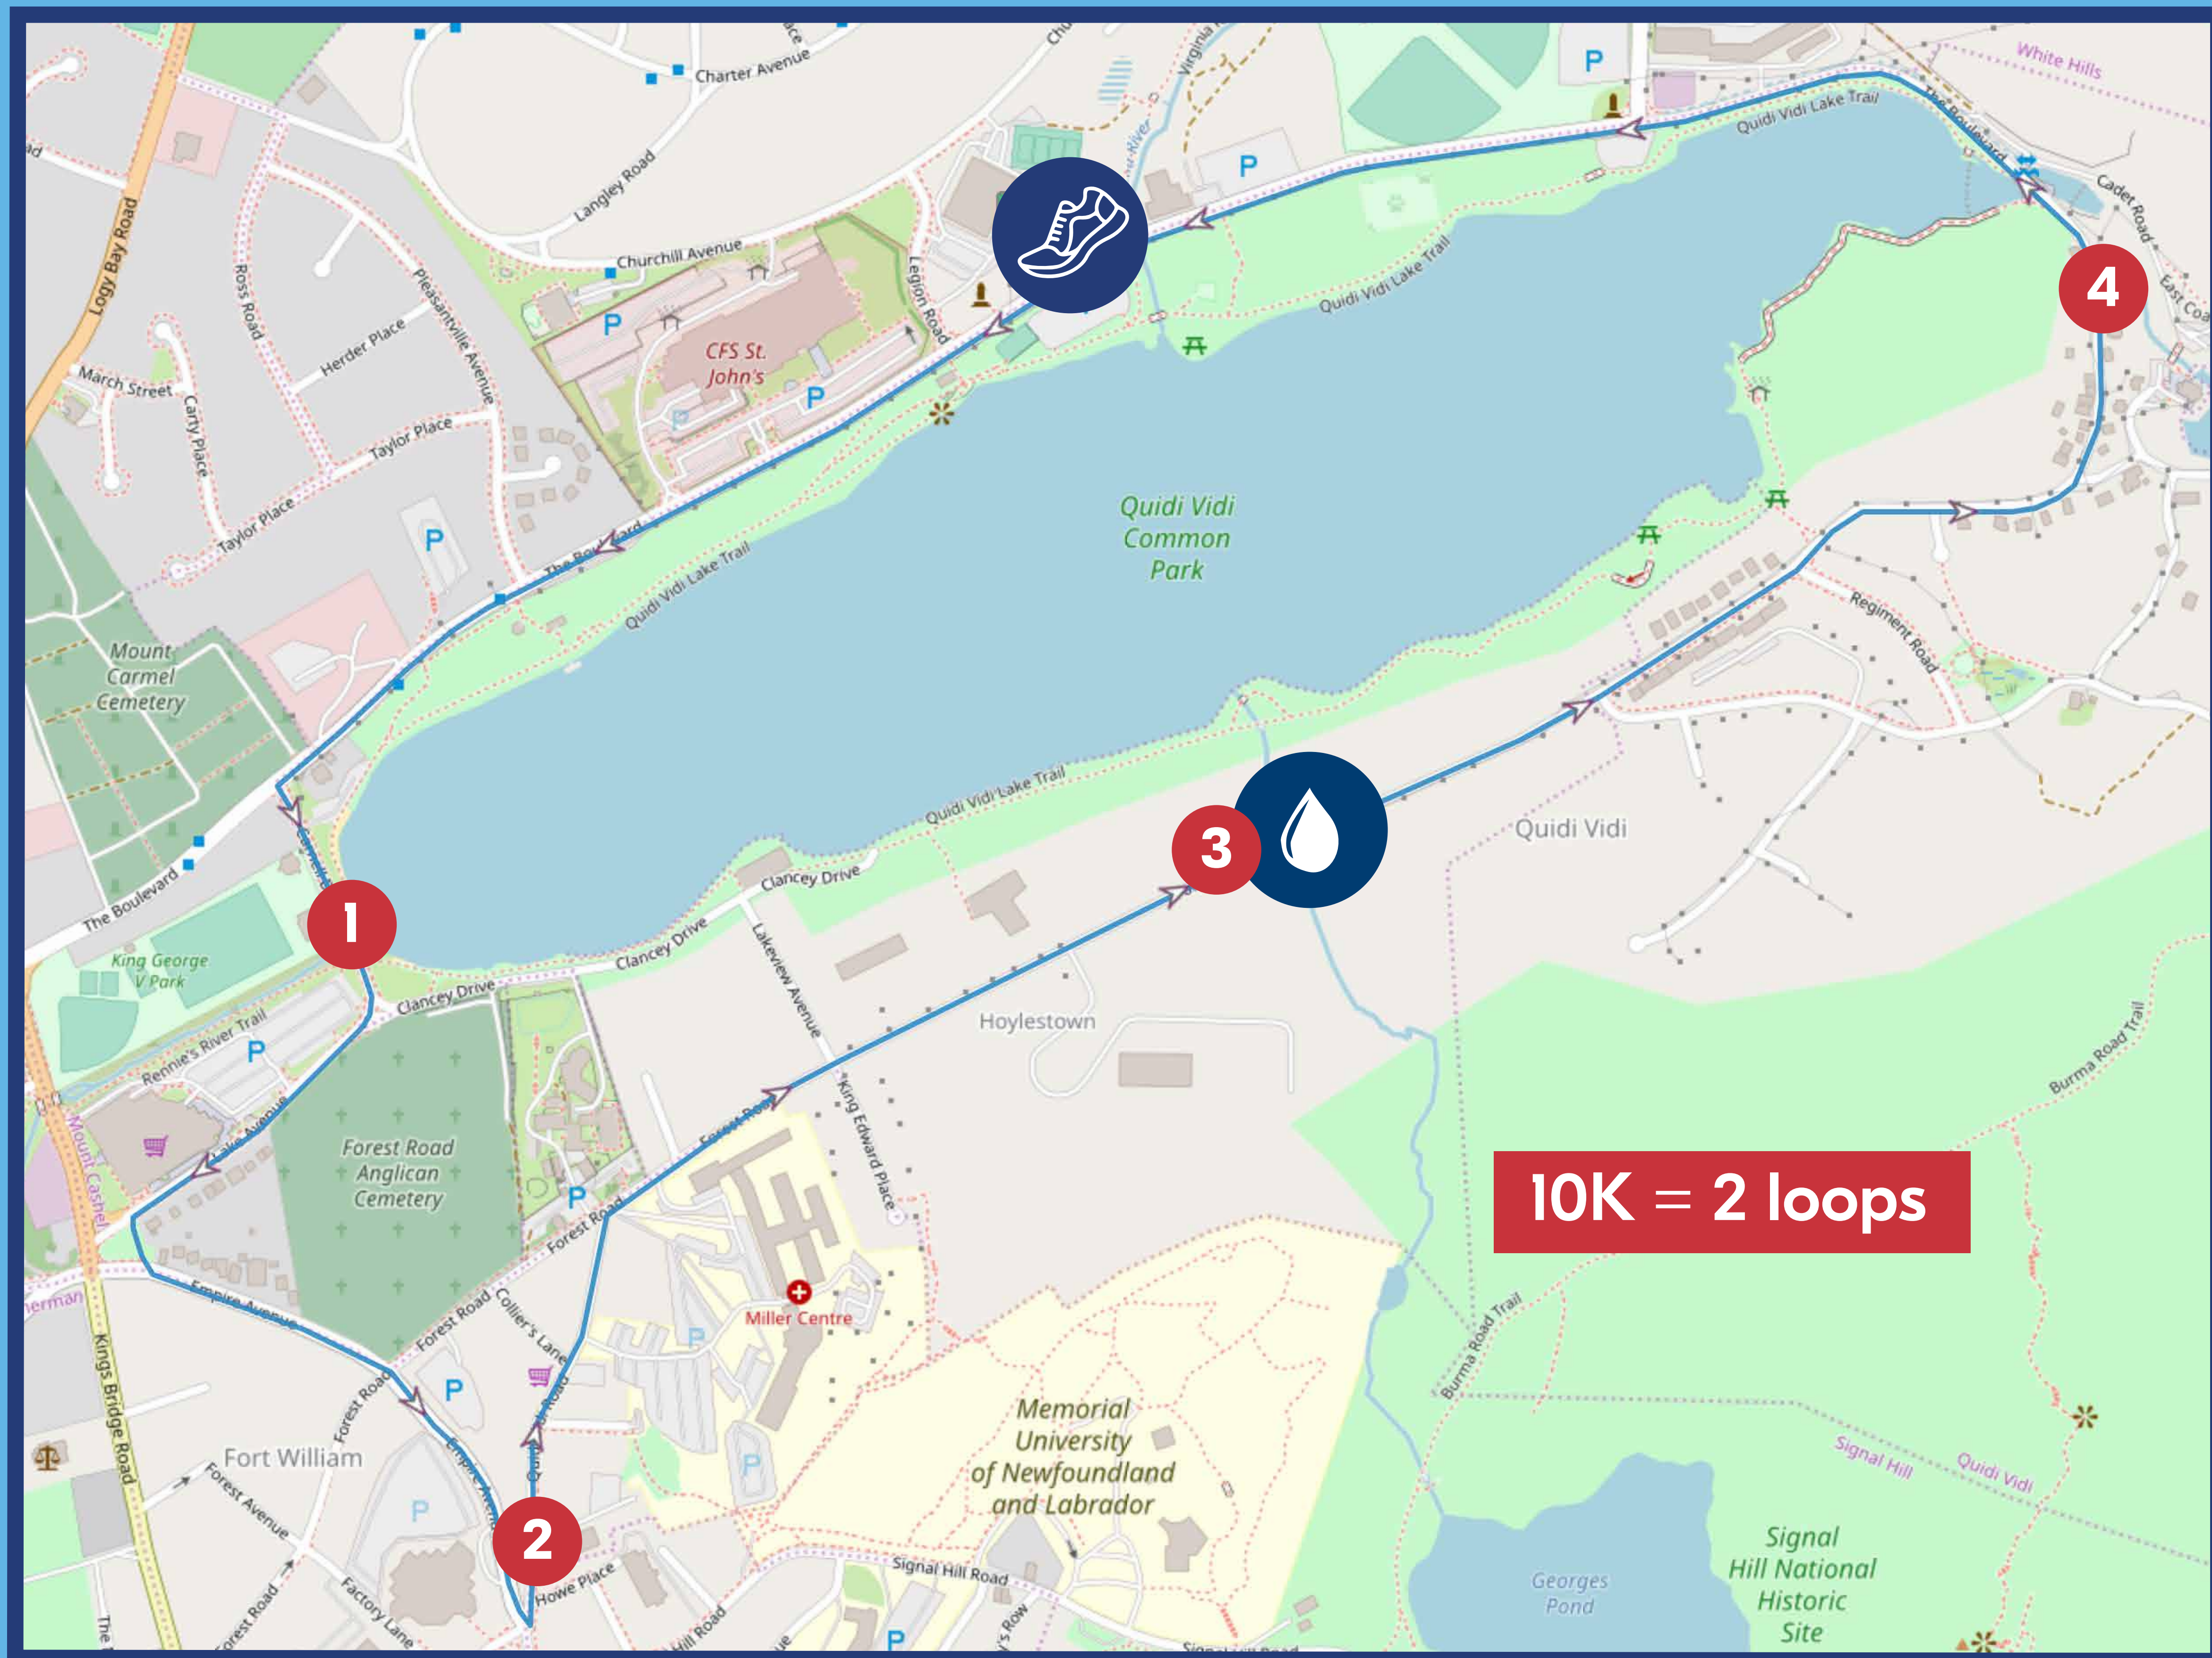

ST. JOHN'S

10K

LEGEND

Start/Finish Line

Parking

Water

KM

Turnaround