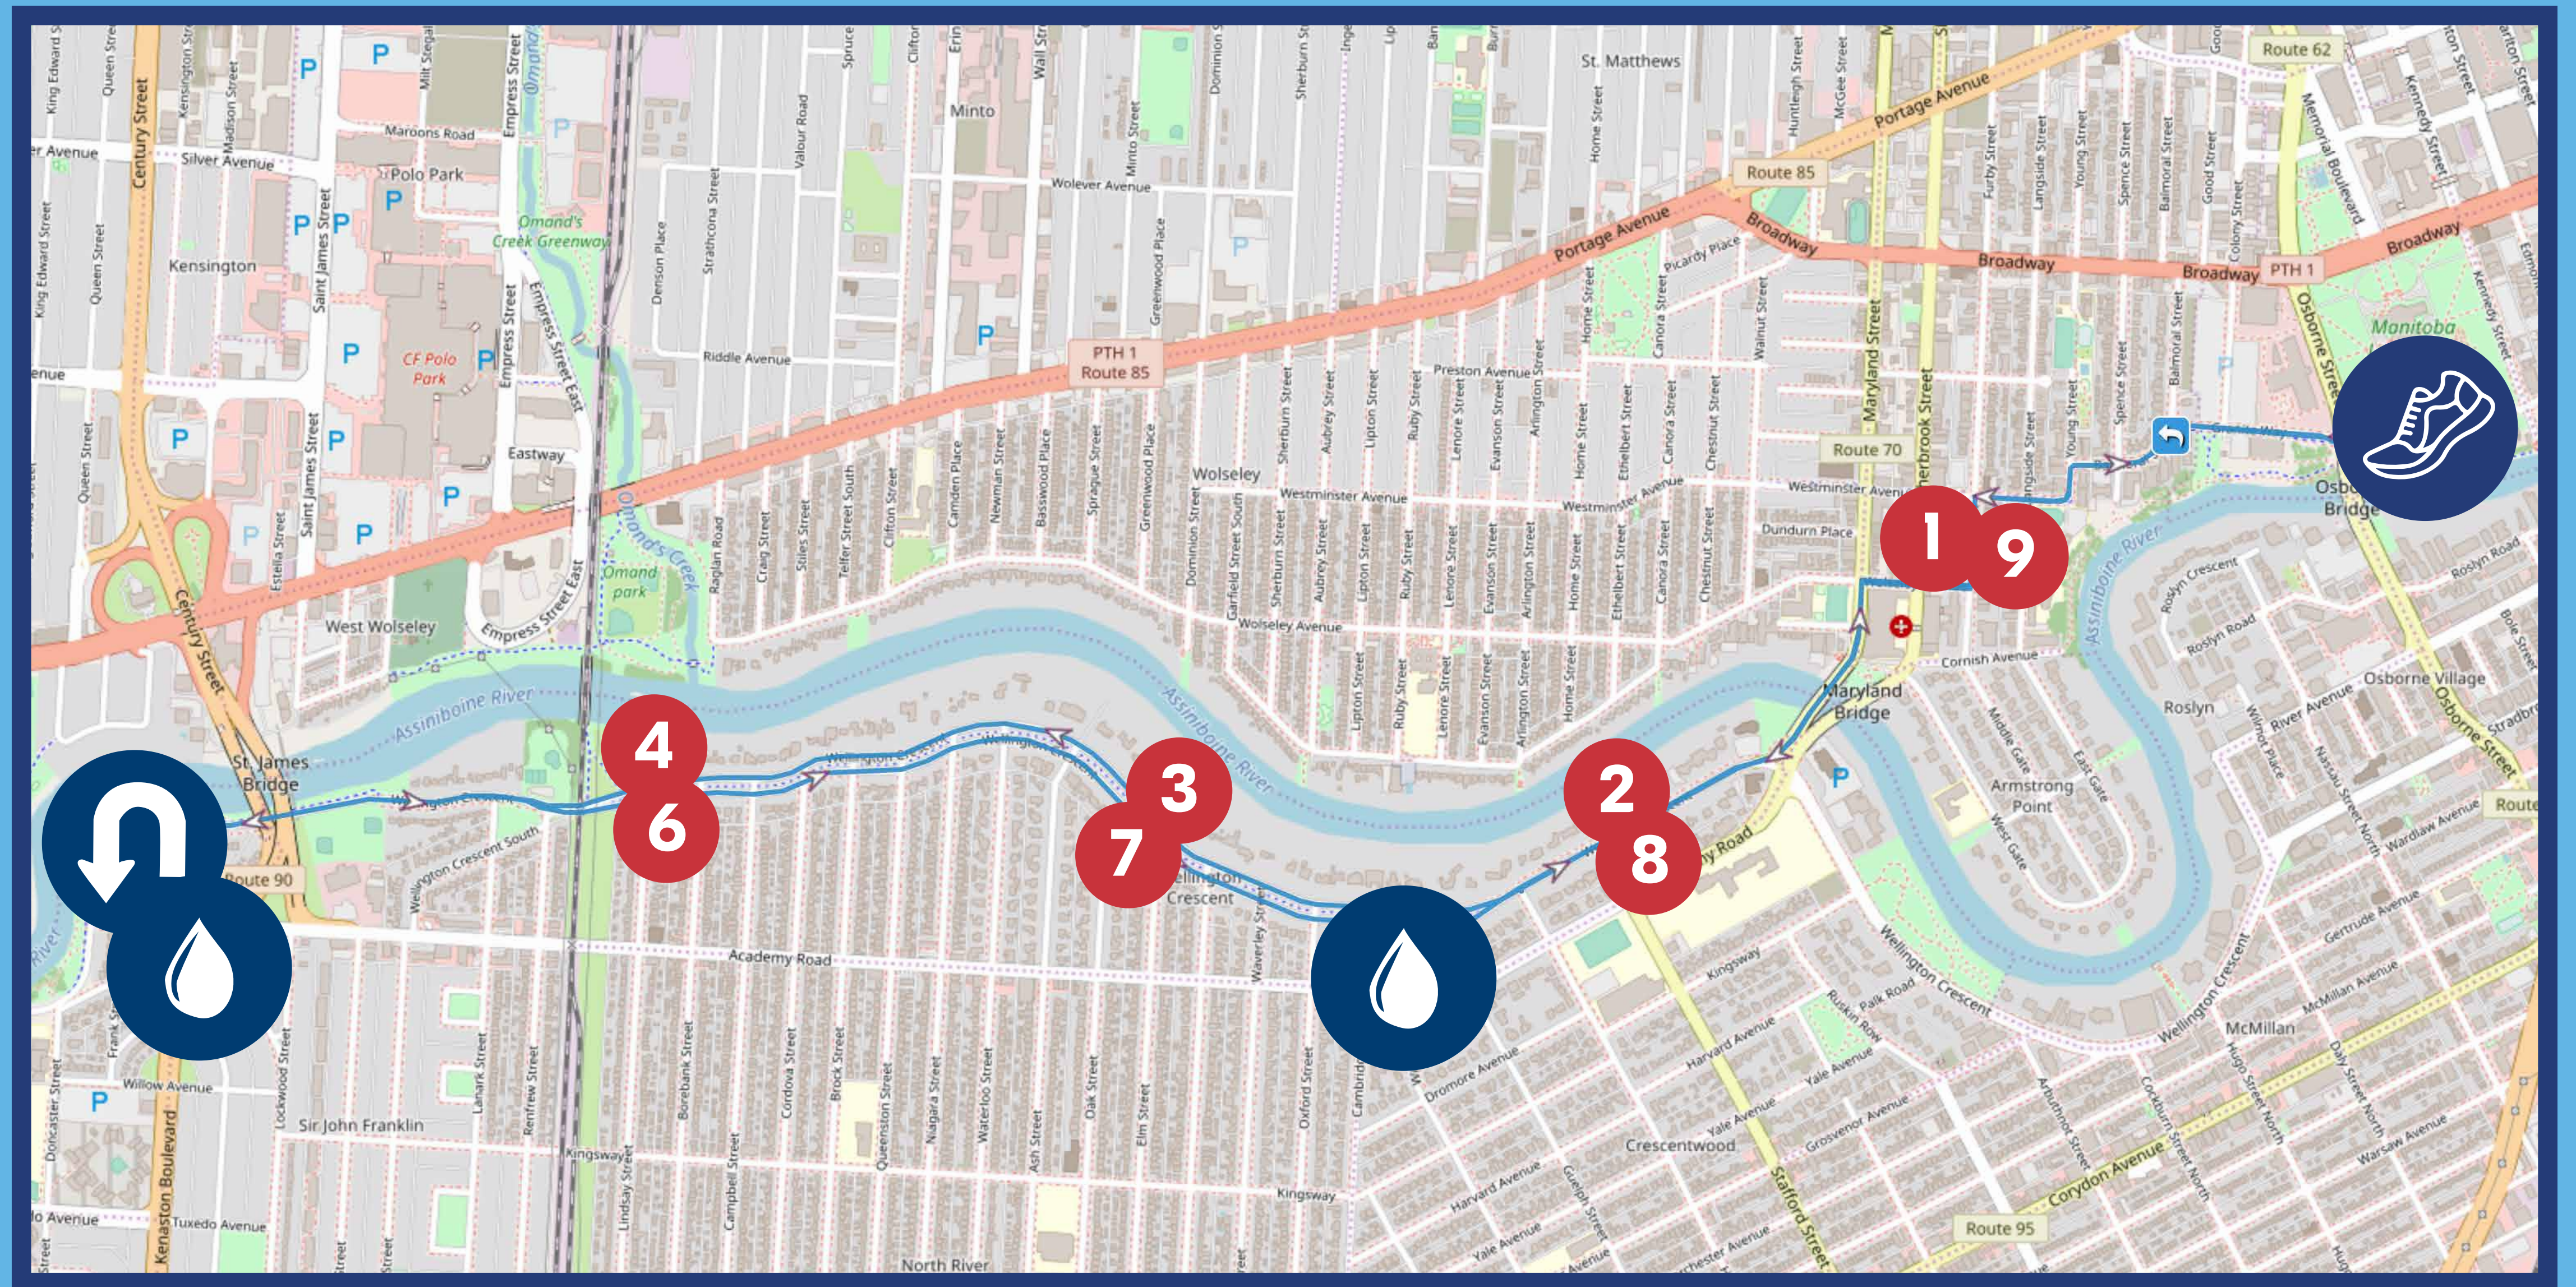

WINNIPEG

10K

LEGEND

Start/Finish Line

Parking

Water

KM

Turnaround